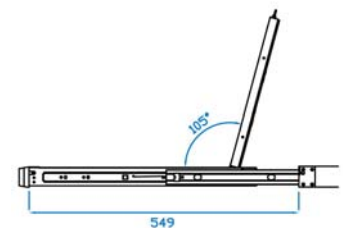

BNC + S-Video

DC Power

DVI-D

Audio

Diagram Unit : mm

***With touchscreen option, the height of NVP700/NVP900 will be changed from 1U to 1.5U*

Dimensions

| Model | Product Dimension (W x D x H) | Packing Dimension (W x D x H) | Net Weight | Gross Weight |
|--------|--|--|----------------|----------------|
| NVP700 | 442 x 650 x 44 mm 17.4 x 25.6 x 1.73 inch | 589 x 826 x 168 mm 23.2 x 32.5 x 6.6 inch | 17 kg / 37 lbs | 23 kg / 51 lbs |
| NVP900 | 442 x 650 x 44 mm 17.4 x 25.6 x 1.73 inch | 589 x 826 x 168 mm 23.2 x 32.5 x 6.6 inch | 18 kg / 40 lbs | 24 kg / 53 lbs |