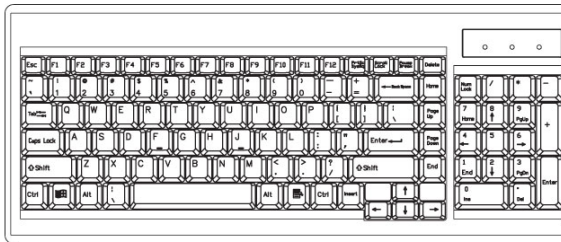

BNC + S-Video

DC Power

DVI-D

Audio

Diagram Unit : mm

***With touchscreen option, the height of NVP700/NVP900 will be changed from 1U to 1.5U*

Dimensions

| Model | Product Dimension (W x D x H) | Packing Dimension (W x D x H) | Net Weight | Gross Weight |
|--------|--|--|----------------|----------------|
| NVP700 | 442 x 650 x 44 mm 17.4 x 25.6 x 1.73 inch | 589 x 826 x 168 mm 23.2 x 32.5 x 6.6 inch | 17 kg / 37 lbs | 23 kg / 51 lbs |
| NVP900 | 442 x 650 x 44 mm 17.4 x 25.6 x 1.73 inch | 589 x 826 x 168 mm 23.2 x 32.5 x 6.6 inch | 18 kg / 40 lbs | 24 kg / 53 lbs |

Keyboard Selection Supporting layouts

e keyboard with full numerical pad

Option - Wireless optical mouse